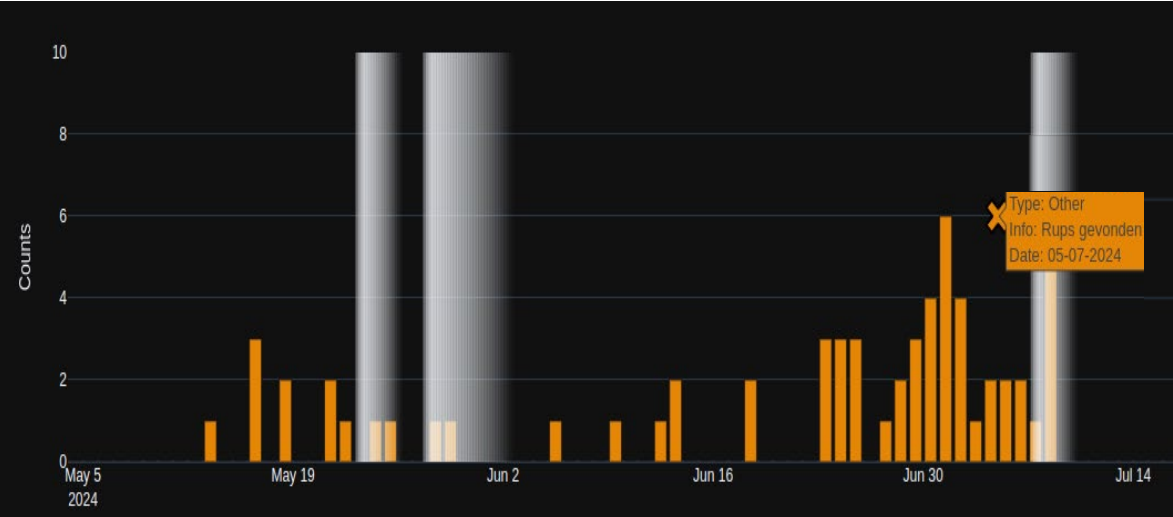

PATS-C

Trap-Eye™

Predicting Pests in Greenhouse Crops

Pest population pressure over time and seasons

Feb 2022

Dec 2022

Feb 2023

Dec 2023

Result

Predicting Pests in Greenhouse Crops

Crop: Cucumber
Country: Netherlands
Pest: *Chrysodeixis chalcites*
Turkse mot

OUR VISION FOR THE FUTURE

BIOLOGY & TECHNOLOGY

Monitor
Plan (predict?)
Intervene
Evaluate