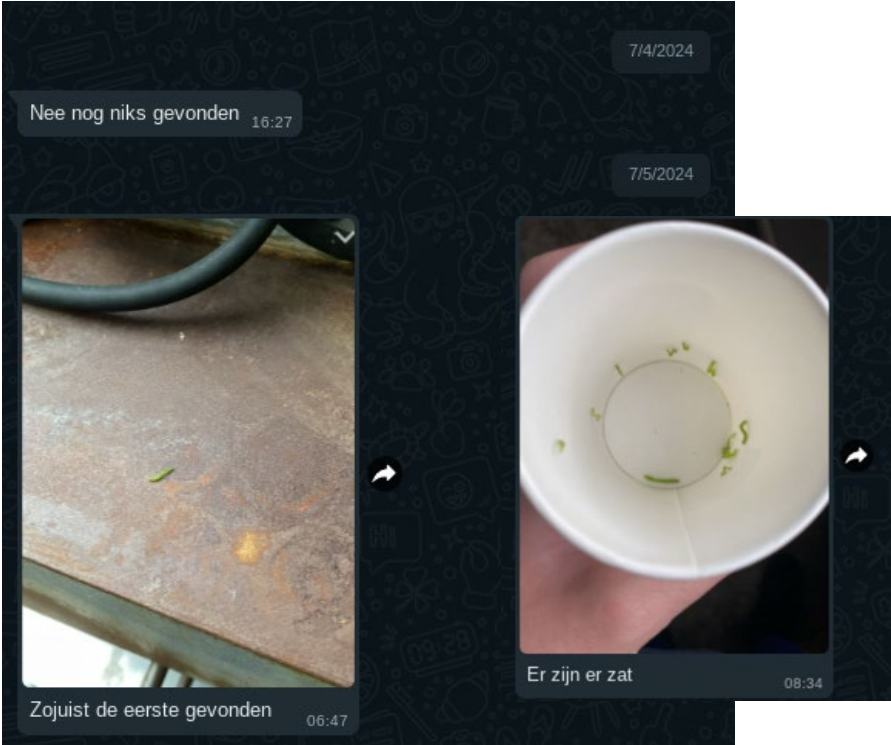

Result

Predicting Pests in Greenhouse Crops

Crop: Cucumber
Country: Netherlands
Pest: *Chrysodeixis chalcites*
Turkse mot

OUR VISION FOR THE FUTURE

BIOLOGY & TECHNOLOGY

Monitor
Plan (predict?)
Intervene
Evaluate