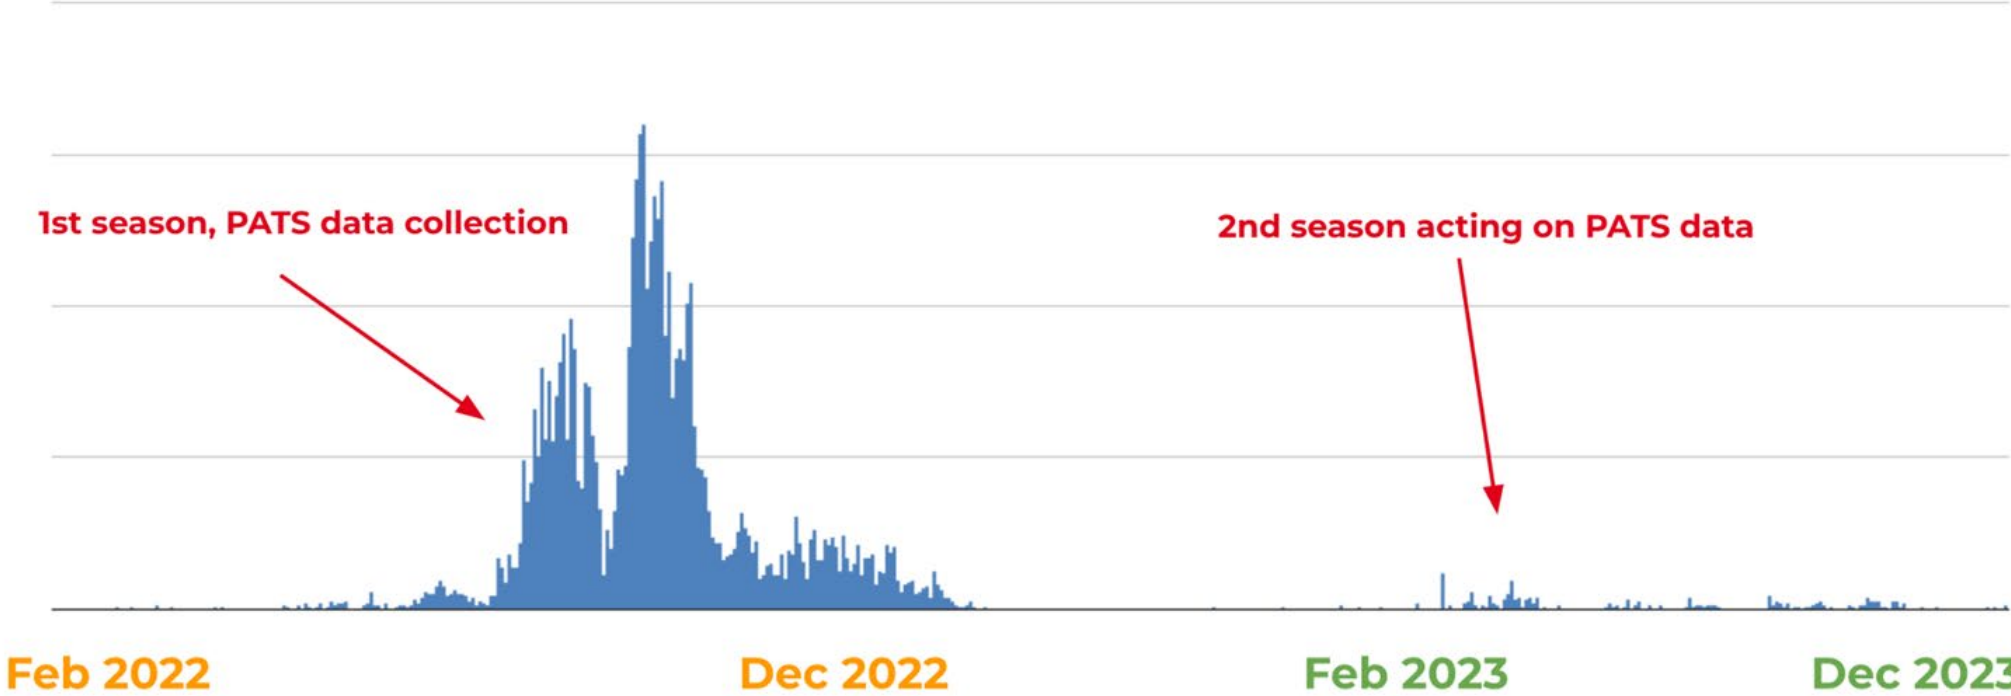

PATS-C

Trap-Eye™

Predicting Pests in Greenhouse Crops

Pest population pressure over time and seasons

Feb 2022

Dec 2022

Feb 2023

Dec 2023

Result

Predicting Pests in Greenhouse Crops

Crop: Cucumber
Country: Netherlands
Pest: *Chrysodeixis chalcites*
Turkse mot

OUR VISION FOR THE FUTURE

BIOLOGY & TECHNOLOGY

Monitor
Plan (predict?)
Intervene
Evaluate